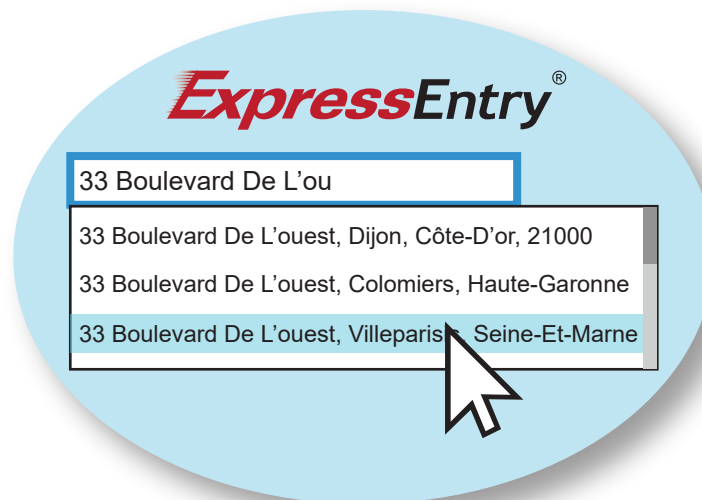

Global Express Entry

Improve E-commerce Checkout with Real-time Address Autocompletion

Melissa's Global Express Entry, a cloud-based, auto-completion tool, offers pre-validated addresses for over 250 countries, speeds up e-commerce checkout to improve the customer experience, helps website conversions, and ultimately reduces your costs associated with returned shipments due to incorrect addresses.

As you begin typing the address, Global Express Entry provides options and allows you to select the valid address. The address includes locality, administrative area, and postal code, and can be a single line of text or parsed.