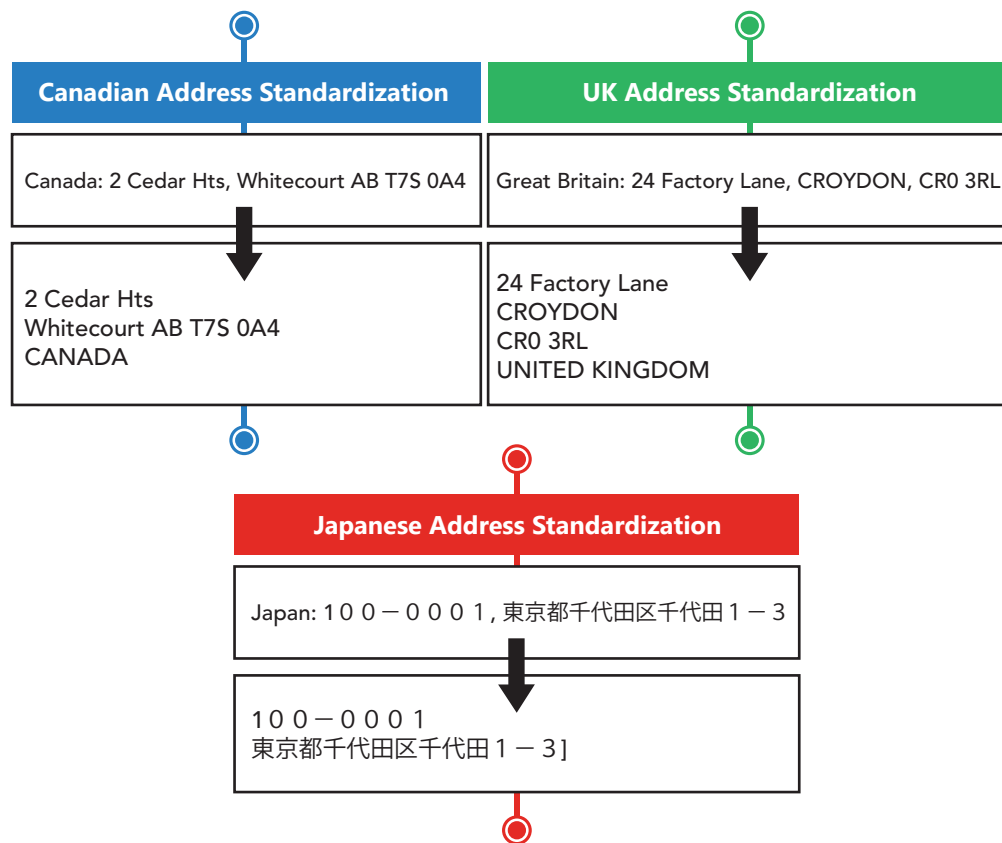

As you begin typing the address, Global Express Entry provides options and allows you to select the valid address. The address includes locality, administrative area, and postal code, and can be a single line of text or parsed.

- Occurs in real-time – no database lookups
- Corrects typos to ensure you collect only deliverable email addresses
- Validates business & consumer email domains like Yahoo, Gmail, Hotmail and more

Global Express Entry validates email domain names like Gmail, Yahoo, Hotmail, and more, all in real-time.

Get Started Today!

>> Get a FREE quote: www.melissa.com/address-autocomplete

Verified and Standardized Addresses = Improved Delivery Success

Global Express Entry accesses address data validated against delivery point data from official address sources. When Global Express Entry populates your customer’s billing and/or shipping address there are no typos, incorrect postal codes, or non-standard state abbreviations. When your shipping labels are validated and standardized to local country specifications, your mail and deliveries arrive successfully, you don’t waste postage and you have happy customers eager to do business with you again and again.